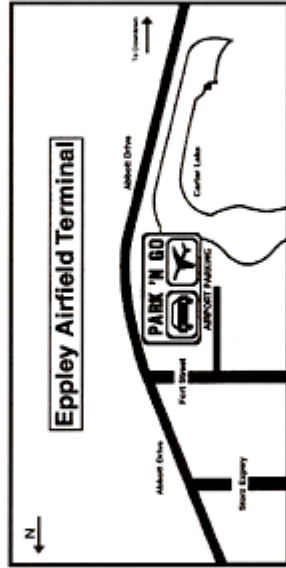

## **Airport Parking 1515 E. Fort St.**

- Only 2 minutes from Airport.
- Continuous Shuttle to Airport.
- A safe, fenced and well lit lot.
- Frequent Parker Program.
- Jump Starting Service.
- Prompt and courteous staff.
- 24 Hour Service.
- Luggage Assistance.

Located one block North of Carter Lake Park.  
On the South West corner of Abbott Drive and Fort Street.